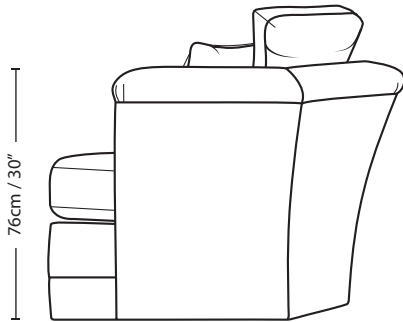

SAVANNAH

2 SEATER HEX BACK FORMAL CUSHION

31cm / 12" |-----| 113cm / 45" |-----| 31cm / 12" |

|-----| 175cm / 69" |-----|

Overall Height	Overall Width	Overall Depth	Arm Height	Back Height of Frame	Seat Height	Arm Width	Inside Width Arm to Arm	Seat Depth to Cushions	Seat Depth no Cushions
89cm / 35"	175cm / 69"	107cm / 42"	76cm / 30"	76cm / 30"	51cm / 20"	31cm / 12"	113cm / 45"	55cm / 22"	79cm / 31"

Seating sizes vary to a great extent and particularly wherever there are soft cushions involved, this is magnified with front of seat to back cushion depths, whilst formal back cushions will vary with age and plumping. It is essential to note that scatter back cushion depths will adjust from which point you measure, overtime and with plumping, the accurate measurement does not exist as it will resize each and every time you enjoy its comfort.