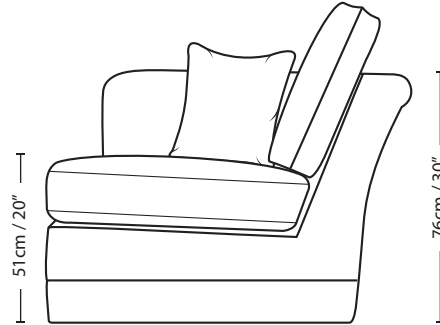

SAVANNAH

2 SEATER HEX BACK FORMAL CUSHION

31cm / 12" |-----| 113cm / 45" |-----| 31cm / 12" |

|-----| 175cm / 69" |-----|

Overall Height	Overall Width	Overall Depth	Arm Height	Back Height of Frame	Seat Height	Arm Width	Inside Width Arm to Arm	Seat Depth to Cushions	Seat Depth no Cushions
89cm / 35"	175cm / 69"	107cm / 42"	76cm / 30"	76cm / 30"	51cm / 20"	31cm / 12"	113cm / 45"	55cm / 22"	79cm / 31"

Seating sizes vary to a great extent and particularly wherever there are soft cushions involved, this is magnified with front of seat to back cushion depths, whilst formal back cushions will vary with age and plumping. It is essential to note that scatter back cushion depths will adjust from which point you measure, overtime and with plumping, the accurate measurement does not exist as it will resize each and every time you enjoy its comfort.